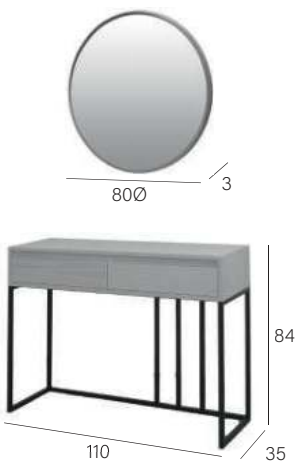

Marco ODESA

Ref.	A	B	C
12318	---	75	82

Consola NOA 2/C

Ref.	A	B	C
12008	186	198	210

Bancada Metal Negro