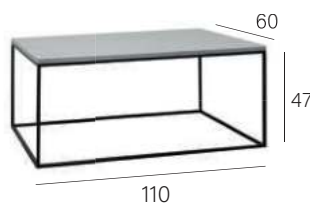

Mesa centro CHICAGO
(Roble)

Ref.	A	B	C
11405	95	102	---

Patatas de mesa Metal Negro