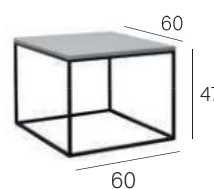

Mesa rincón CHICAGO
(Roble)

Ref.	A	B	C
11407	78	84	---

Patatas de mesa Metal Negro